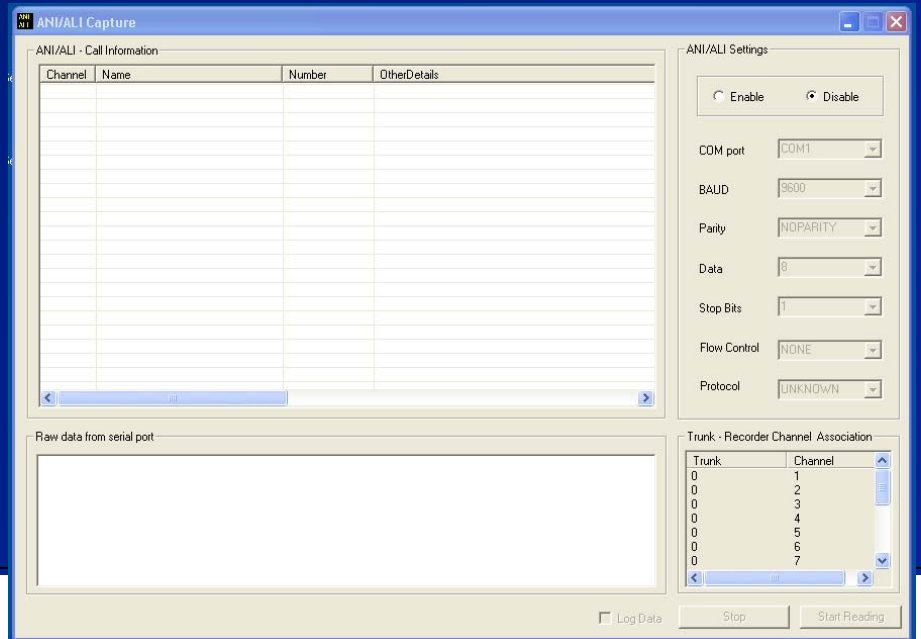

OFFICE BUSINESS SYSTEMS
600 M Ryerson Road
Lincoln Park, NJ 07035
P- 973-575-6550 F 973-575-4190
www.obsinc.com