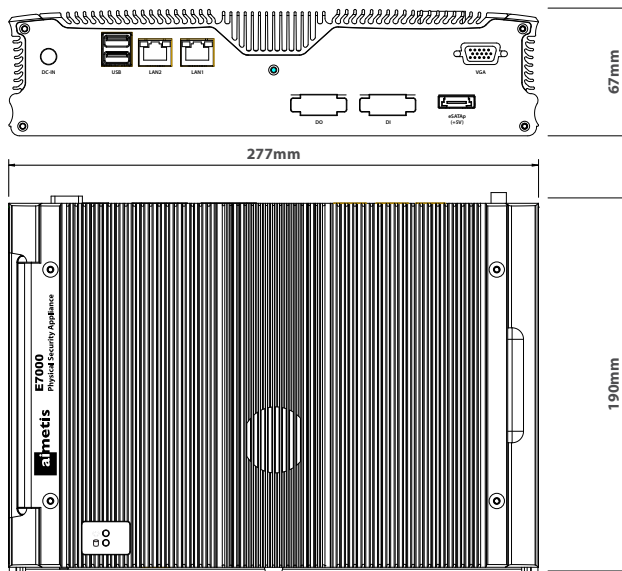

### Flexible Storage Options

Record video to almost any storage device, including: internal, external (via eSATA), NAS, camera SD card and more. By supporting local camera recording, the overall scalability and availability of the video system increases by allowing cameras to function as redundant storage devices.

## Features and Specifications

Model	E7020	E7040	E7020A	E7040A
CPU	Intel® Celeron® 847E 1.10 GHz		Intel® Core™ i5-2515E 2.5 GHz	
RAM	4GB			
OS	Win 7 embedded			
Storage	2TB	4TB	2TB	4TB
<b>Symphony Licenses:</b>				
Standard	8	16	6	14
Enterprise			2	2
Ethernet	2x GbE			
USB	4			
Integrated I/O	8/8			
Monitor Output	VGA			
Extended storage	eSATA, NAS			
ONVIF	Yes			
Network Protocols	DHCP, SMTP, SNMP			
Operating Temp.	0 to 40°C			
Dimensions (mm)	277W x 190D x 67H			
Weight	4.3KG			
Input Voltage	12VDC			
Compliance	CE, FCC, RoHs			
Mounting Kit	Wall (included) Rack (sold separately)			
Warranty	2 year			
Ordering Information	AIM-E7020	AIM-E7040	AIM-E7020A	AIM-E7040A

## Dimensions