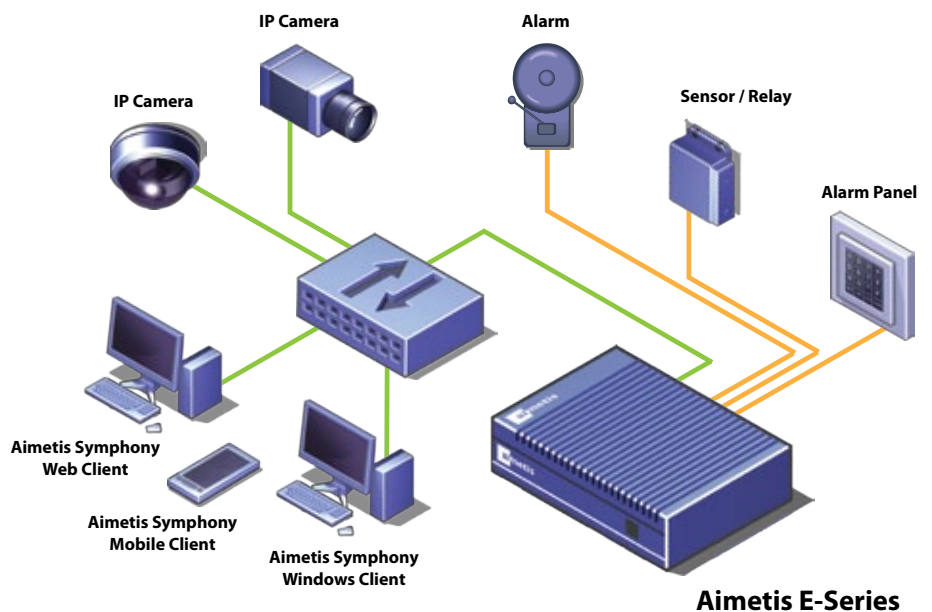

### Software Viewing Options:

- Windows Client
- Web
- iPhone / iPad
- Android

### Quick and Simple Installation

Designed to minimize installation and setup time, the E7000 requires no software installation or activation. The onboard DHCP and SMTP servers make configuration of isolated camera networks easy.

### Easy to Use

With the industry's best combination of video recording, management, analytics and reporting, users benefit by using a single GUI that eliminates the need to jump between multiple vendor products.

### Flexible Storage Options

Record video to almost any storage device, including: internal, external (via eSATA), NAS, camera SD card and more. By supporting local camera recording, the overall scalability and availability of the video system increases by allowing cameras to function as redundant storage devices.